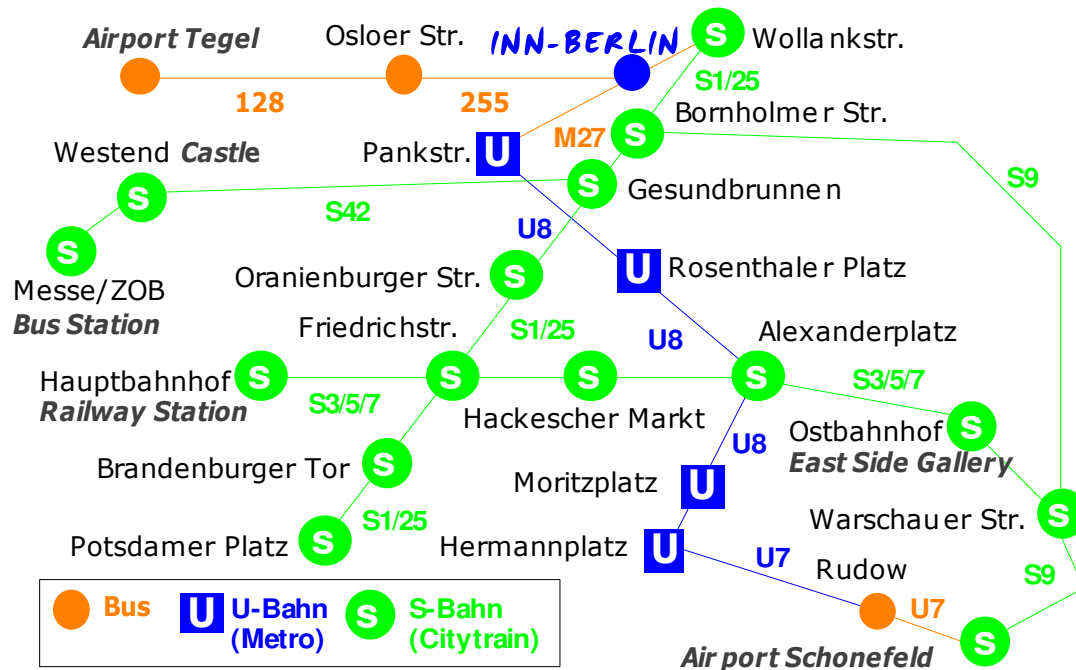

How to reach us by public transport

Address: Prinzenallee 49, 13359 Berlin-Wedding

Tel: +49-(0)30-**49301901**, Mobile: (0)**163-1623 770**

Taxi/Cab: +49-(0)30-**210101** or **261026** or **4433222**

Please notice, a lot of taxi drivers do not know the city very well. Make sure with the address therefore better show it to the driver. And there is also a "Prinzenstrasse" and a "Prenzlauer Allee", which sounds similar. Further more the street name "Prinzenallee" turns into "Wollankstrasse" in front of our building and numbers count on one side up and the other side down!

Country Code Germany is: +49 or 0049 or 0149

City Code for Berlin is from abroad: 30, in Germany: 030